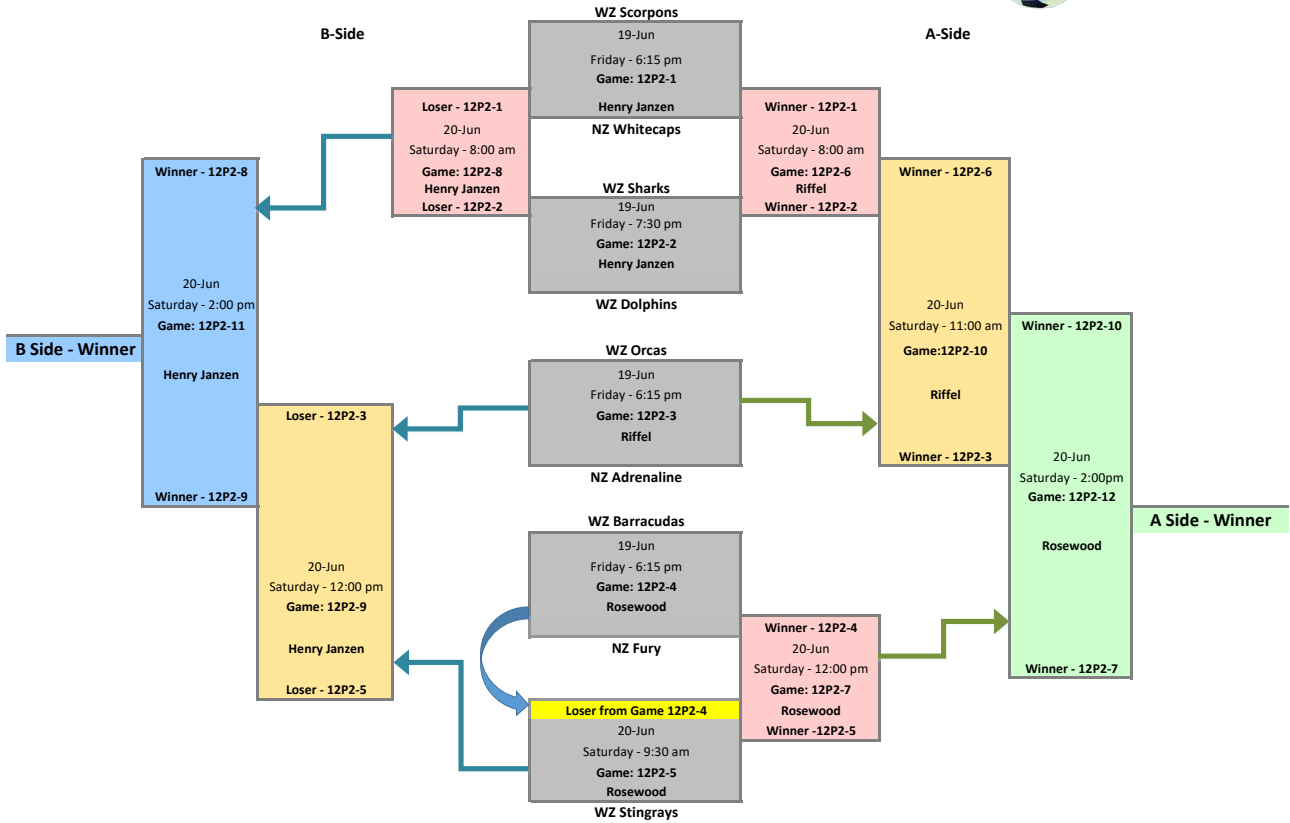

Outdoor Soccer Tournament

June 19 & 20, 2026

Division: 12U POOL 2

**FIELDS**

Q. Riffel High School (5757 Rochdale Blvd)  
S. Henry Janzen School (222 Rink Avenue)  
RP. Rosewood Park (1300 N Courtney Street - Plainsview School)

The game is divided into two equal halves of 20 minutes with 5 minutes at half time. If game is still tied then proceed to 5 minute Overtime and first goal wins. If still tied then proceed to Shootout (best of 5 kicks, if still tied then alternating one and one until tie is broken).