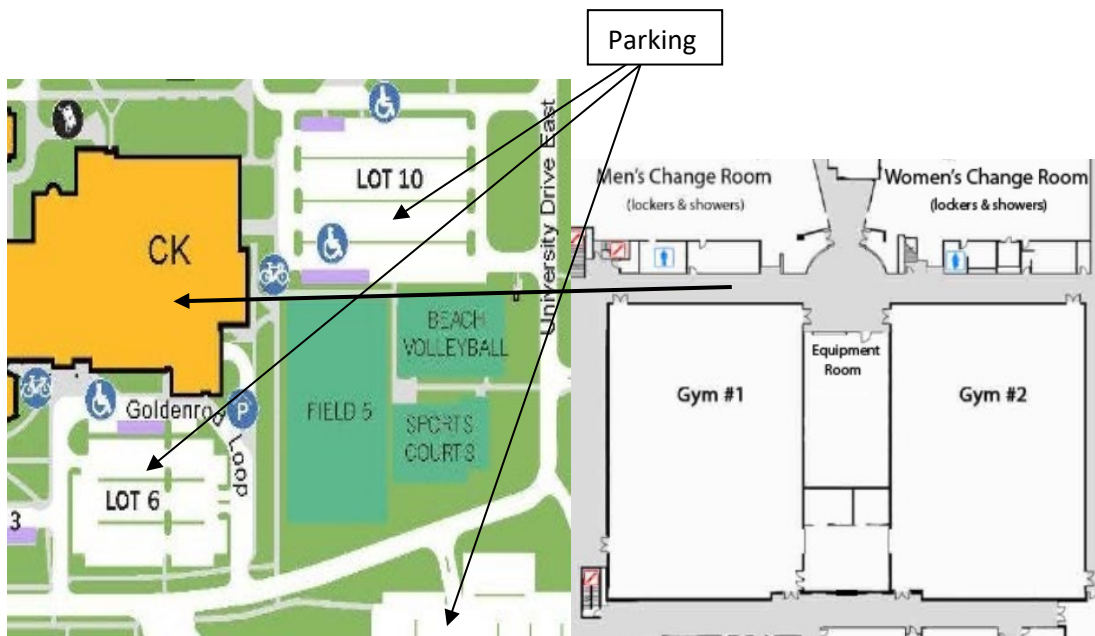

University of Regina

Welcome to Indoor Soccer

We play our games at the University of Regina old gyms located in the Centre of Kinesiology (CK) Building.

*Parking enforcement is only done 8:00 am - 5:00 pm on Monday - Friday. Outside of those hours, you are able to park anywhere on campus **outside of the handicapped spots at no cost.***

*On Saturdays and Sundays you park **free** in lot 6 or lot 7 (south of the gyms) or in lot 10 (east of the gyms). **Do not park in handicapped spots. Parking fines will be issued.***