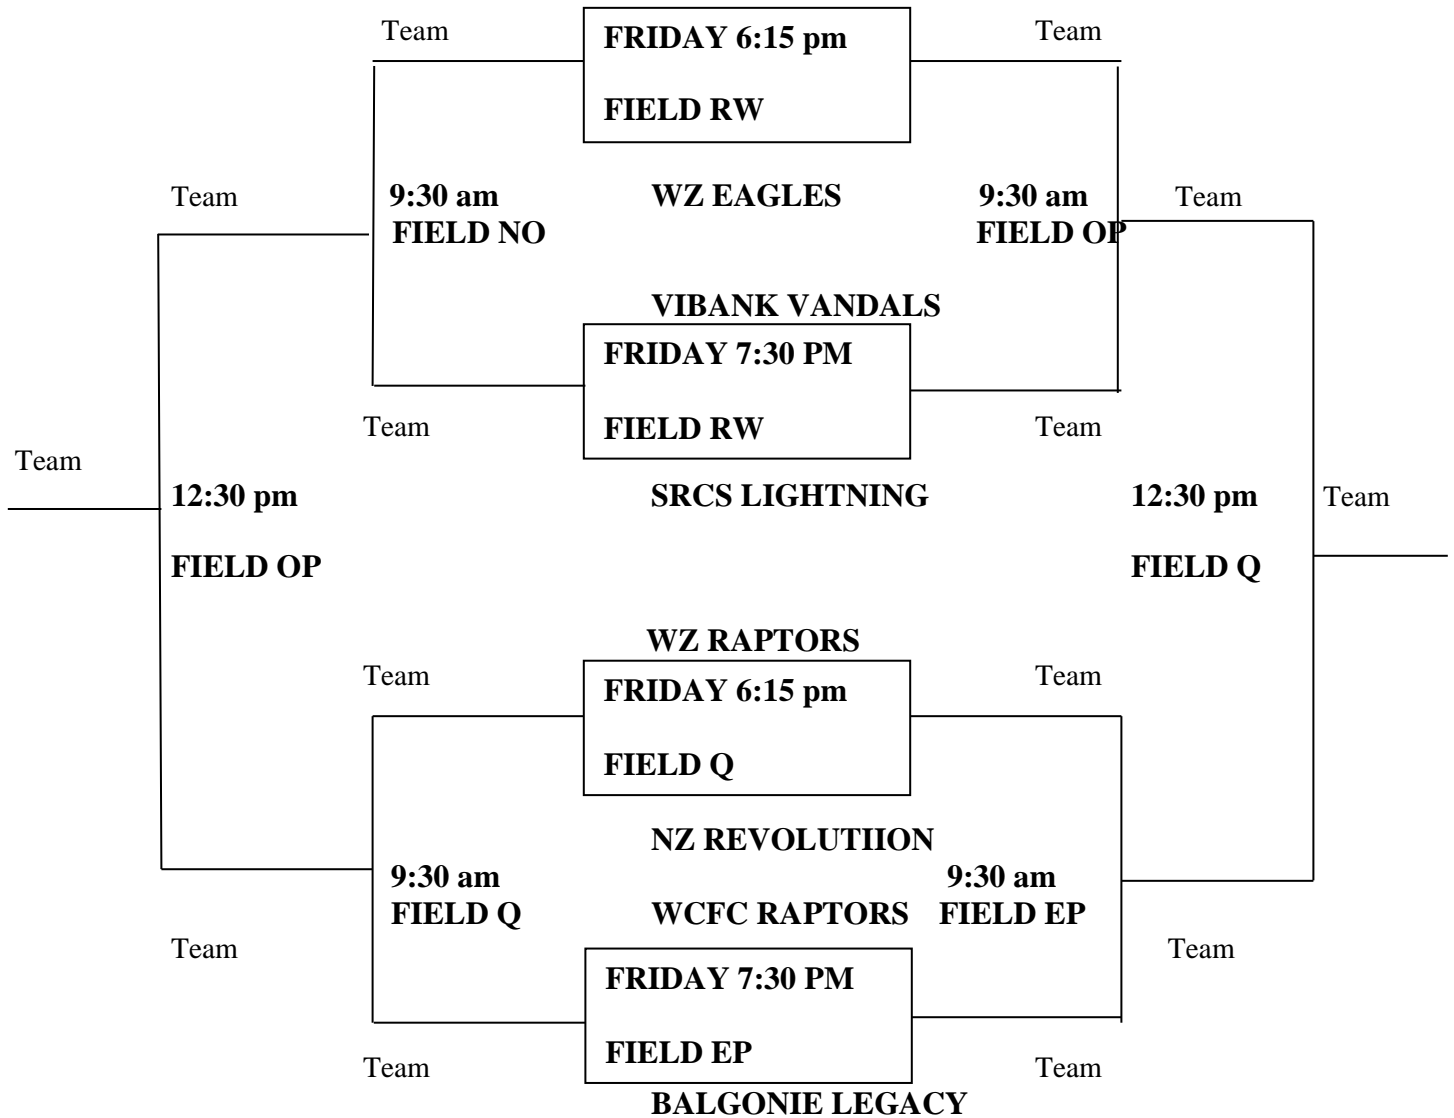

U19 TOURNAMENT 2019

Note: all games will be played Saturday June 22, 2019 unless otherwise noted

“B SIDE”

“A SIDE”

NZ REVENGE

OP. OPTIMST PARK
 Q. RIFFEL HIGH SCHOOL
 EP. EMERALD PARK
 RW. REALTOR'S WEST
 NO. NORSEMAN PARK (Harbour Landing - 5081 Beacon Drive)

The game is divided into two equal halves of 20 minutes with no more than 5 minutes at half time. If game is still tied then proceed to 5 minute **Overtime** and first goal wins. If still tied then proceed to **Shootout**.