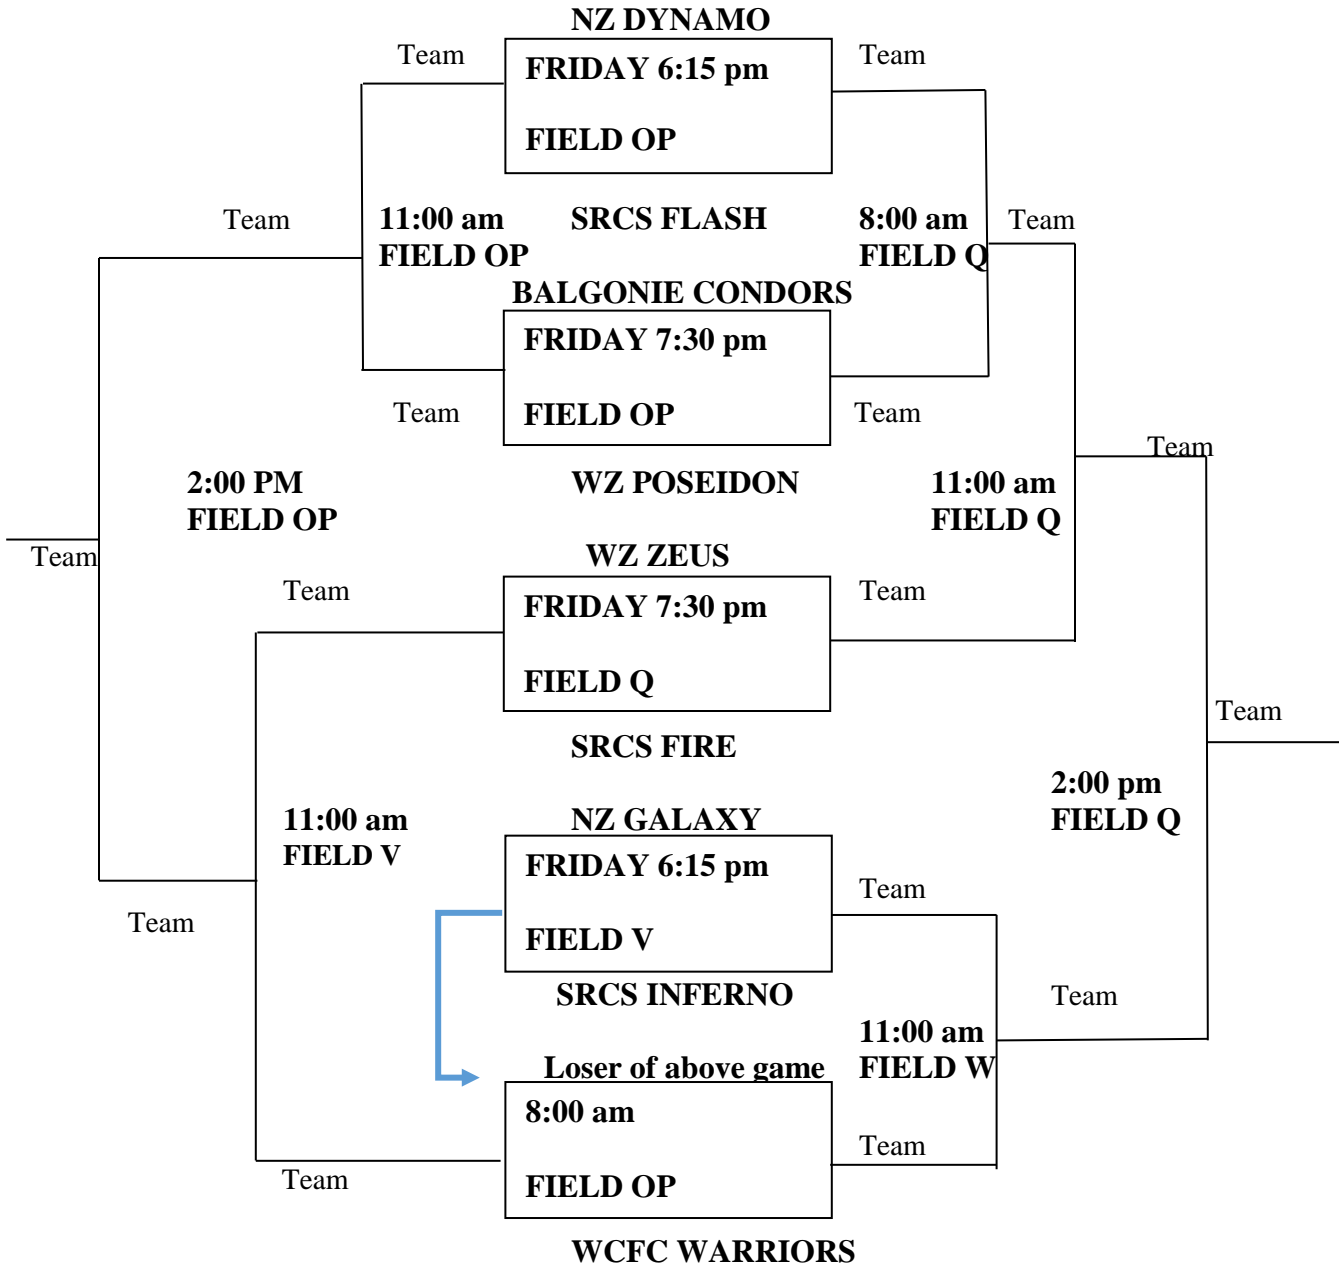

# U14 TOURNAMENT 2019

Note: all games will be played Saturday June 22, 2019 unless otherwise noted

**“B SIDE”**

**“A SIDE”**

**Q. Riffel High School**  
**OP. Optimist Park**  
**W. O’Neill High School**  
**V. St. Jerome School**

The game is divided into two equal halves of 20 minutes with no more than 5 minutes at half time. If game is still tied then proceed to 5 minute **Overtime** and first goal wins. If still tied then proceed to **Shootout**.